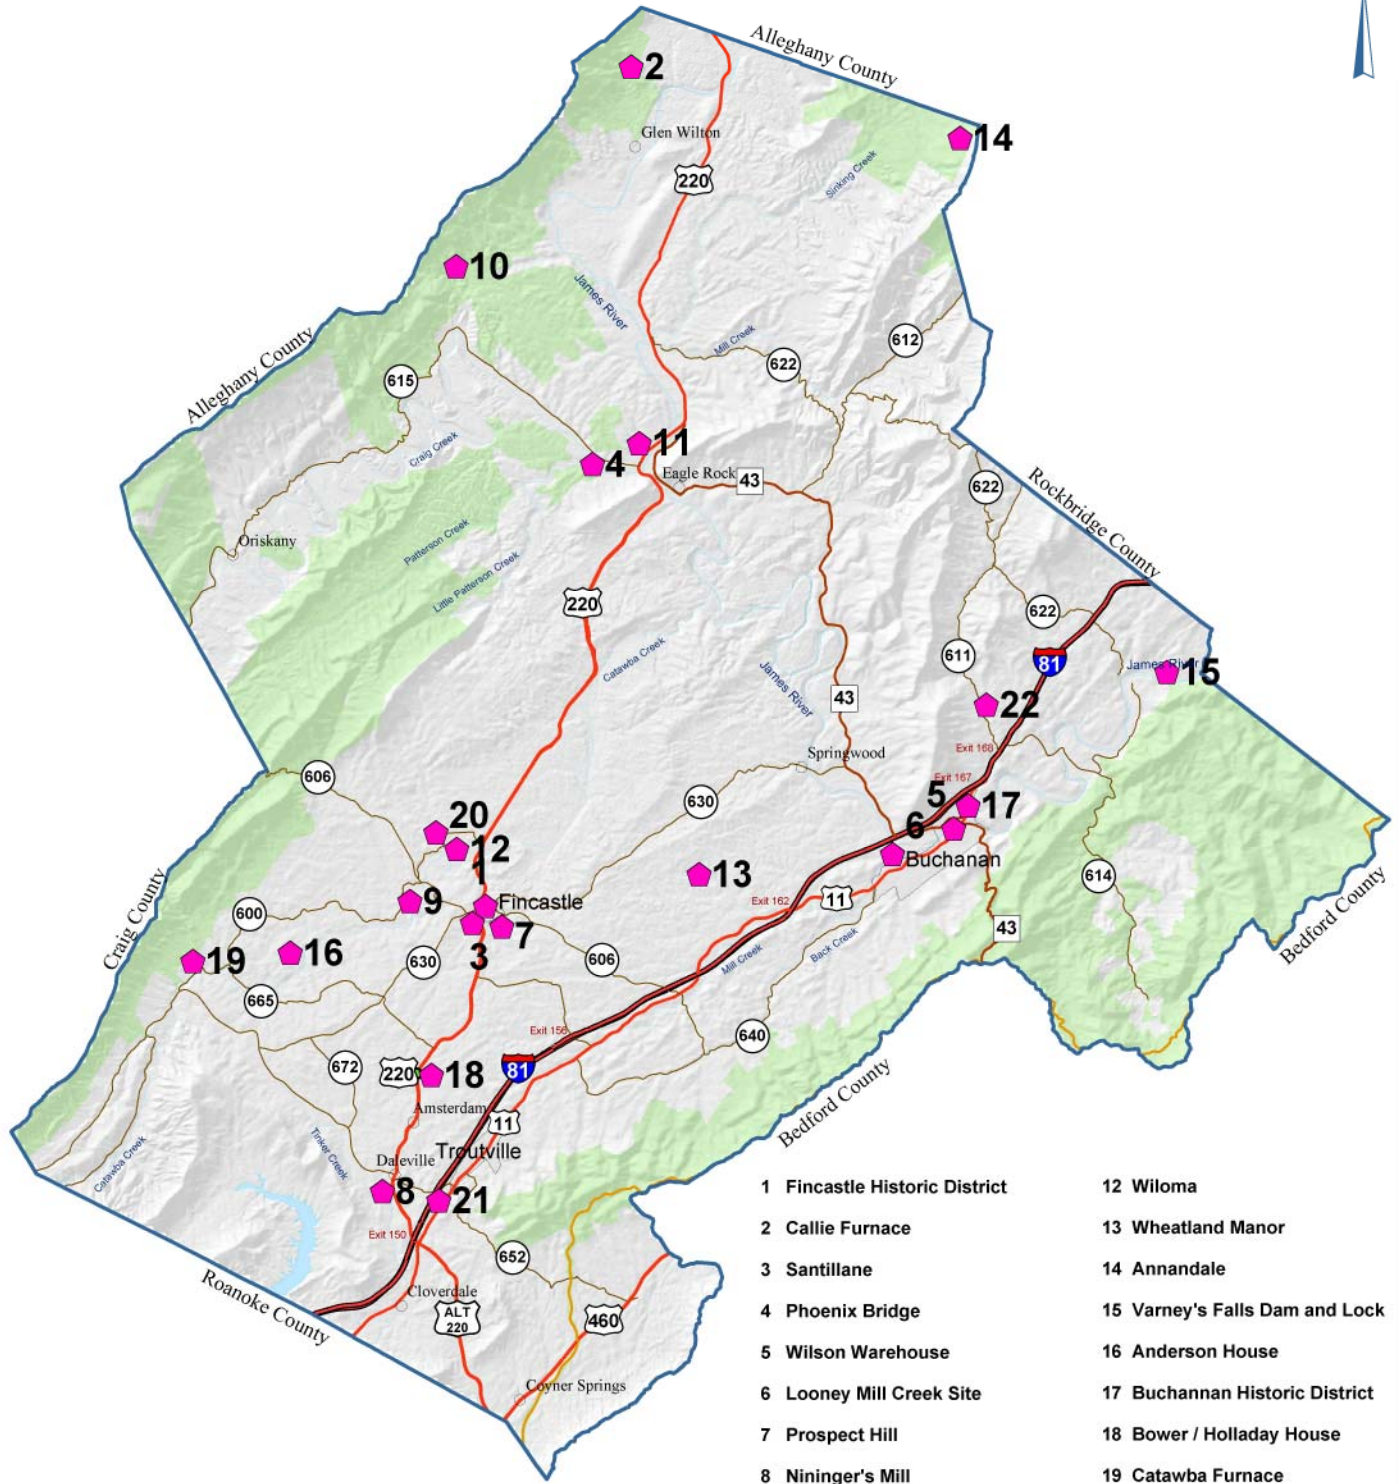

# BOTETOURT COUNTY

## Registered Historic Sites

- |                                 |                                |
|---------------------------------|--------------------------------|
| 1 Fincastle Historic District   | 12 Wiloma                      |
| 2 Callie Furnace                | 13 Wheatland Manor             |
| 3 Santillane                    | 14 Annandale                   |
| 4 Phoenix Bridge                | 15 Varney's Falls Dam and Lock |
| 5 Wilson Warehouse              | 16 Anderson House              |
| 6 Looney Mill Creek Site        | 17 Buchanan Historic District  |
| 7 Prospect Hill                 | 18 Bower / Holladay House      |
| 8 Nininger's Mill               | 19 Catawba Furnace             |
| 9 Breckinridge Mill             | 20 Hawthorne Hall              |
| 10 Roaring Run Furnace          | 21 Thomas D. Kinzie House      |
| 11 Bessemer Archaeological Site | 22 Greyledge                   |