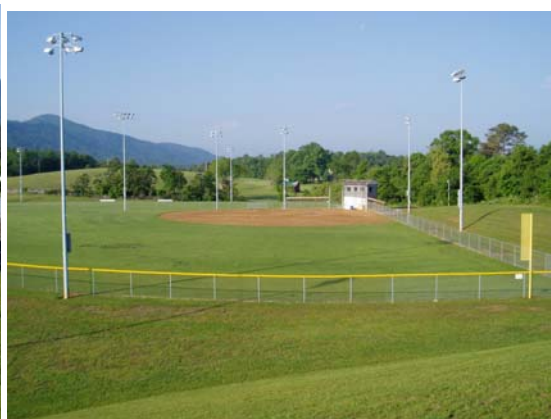

Blue Ridge Park

Lighted Tennis Courts

Large Shelter

Playground Equipment

200' Lighted Baseball/Softball with concessions and restrooms

300' Lighted Baseball/Softball with concessions and restrooms

**Small Shelter
with concessions and restrooms**

**Lighted Soccer/FB Field
with a 1/5mile walking track**

Lighted Basketball Courts

Alternate view of Soccer/FB Field

**Alternate view of 200'
Baseball/Softball Field**

**Alternate view of 300'
Baseball/Softball Field**