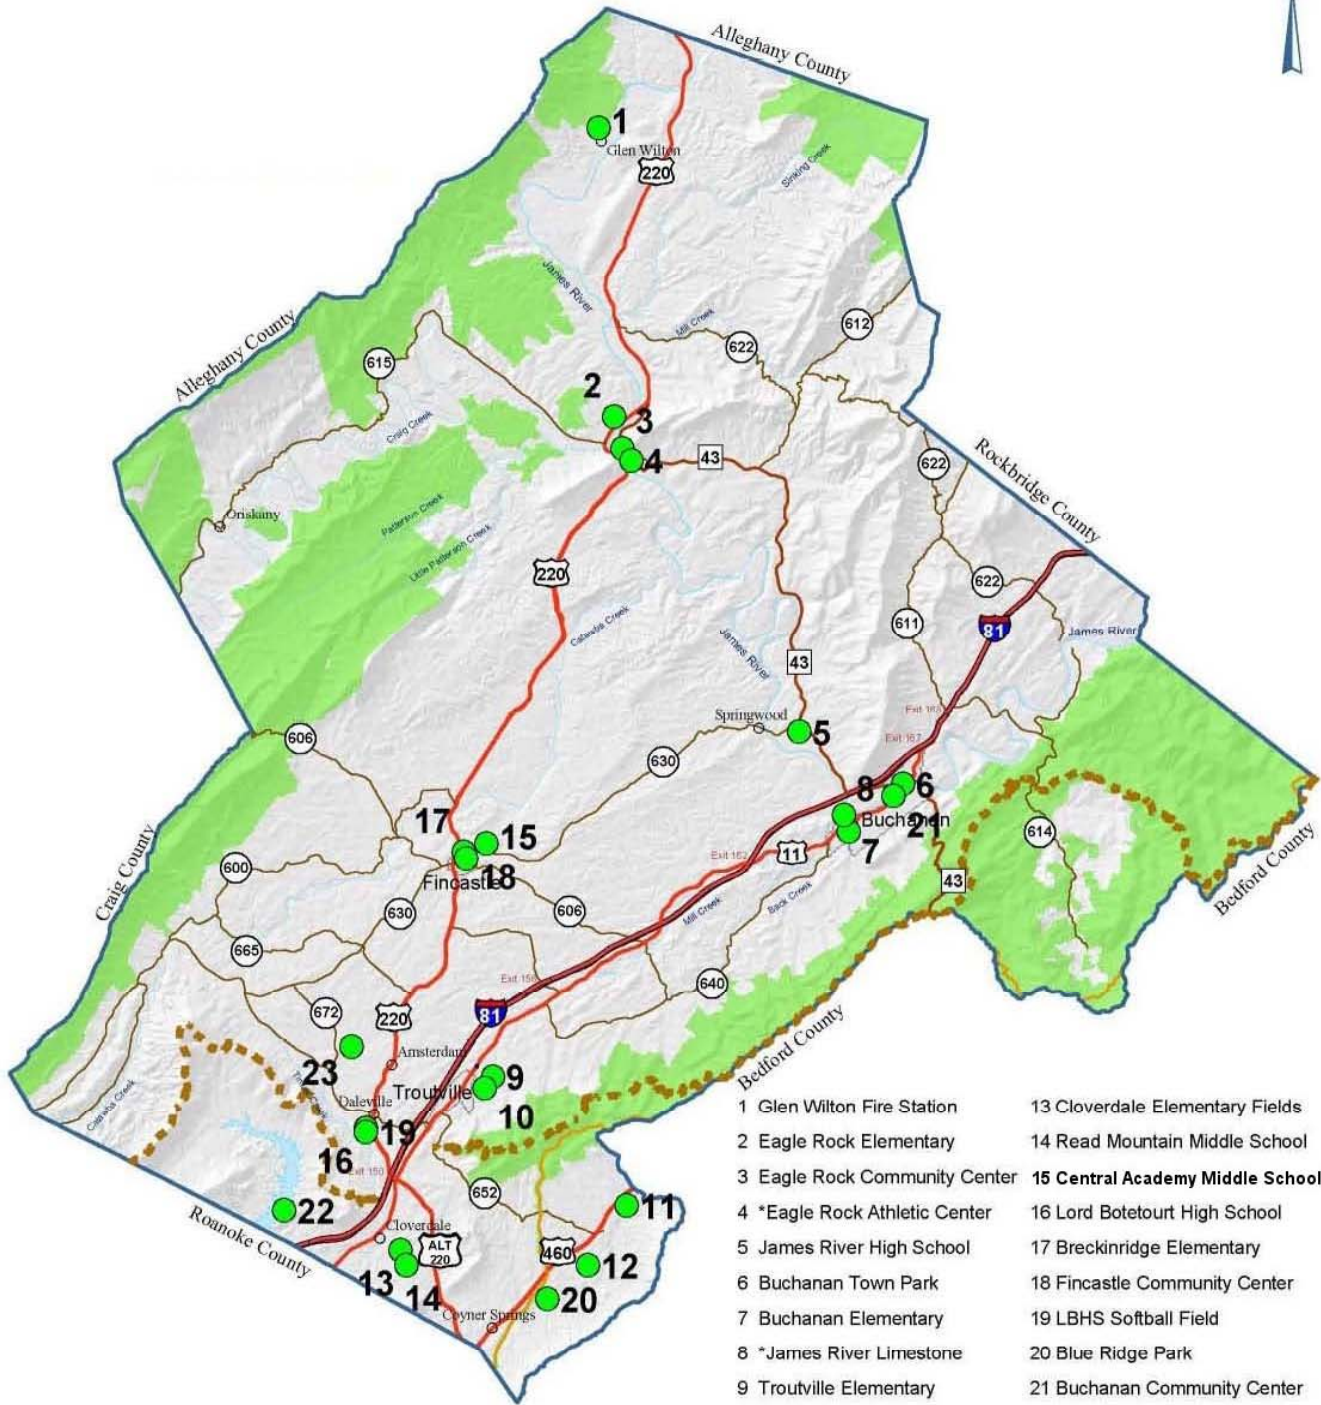

BOTETOURT COUNTY

Recreational Resources

- | | |
|-------------------------------|---|
| 1 Glen Wilton Fire Station | 13 Cloverdale Elementary Fields |
| 2 Eagle Rock Elementary | 14 Read Mountain Middle School |
| 3 Eagle Rock Community Center | 15 Central Academy Middle School |
| 4 *Eagle Rock Athletic Center | 16 Lord Botetourt High School |
| 5 James River High School | 17 Breckinridge Elementary |
| 6 Buchanan Town Park | 18 Fincastle Community Center |
| 7 Buchanan Elementary | 19 LBHS Softball Field |
| 8 *James River Limestone | 20 Blue Ridge Park |
| 9 Troutville Elementary | 21 Buchanan Community Center |
| 10 Troutville Town Field | 22 Carvins Cove |
| 11 *Blue Ridge Boxley Fields | 23 Park & Recreation at Greenfield |
| 12 Colonial Elementary | |
- * Indicates Private Facility
- — — Appalachian Trail
- Federal Lands